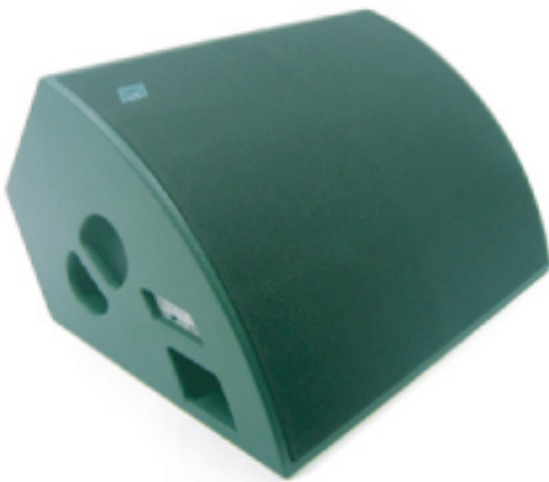

SM15

features:

- very high sound pressure levels
- low profile & stunning looks
- left / right configurations
- superb vocal clarity
- secure tidy cabling
- bi-amp / passive
- touring cases
- hand crafted

The SM15 is a wedge monitor refined. In a single glance its ultra low profile and smart design make it an asset to any stage. Below the hood there's plenty to match. The power handling when Bi- Amp'd is 1000W/Bohm resulting in an SPL high enough to cut across the din of large stage environments. Even in Passive mode we can recommend a amplifiers up to 1000W/Bohm creating a very useful tool for more basic situations.

Switching from Passive to Bi-Amp is by a rugged recessed switch. Also recessed and positioned at stage level are Speakon NL4 input and link connections at both ends of the cabinet facilitating tidy and secure cabling.

All this comes in a package whose overall weight is less than 30 Kg meaning the SM15 will make light work of rapid set changes.

applications:

- stage / floor monitor
- indoor / outdoor
- install / tour
- club and venue
- event and conferencing